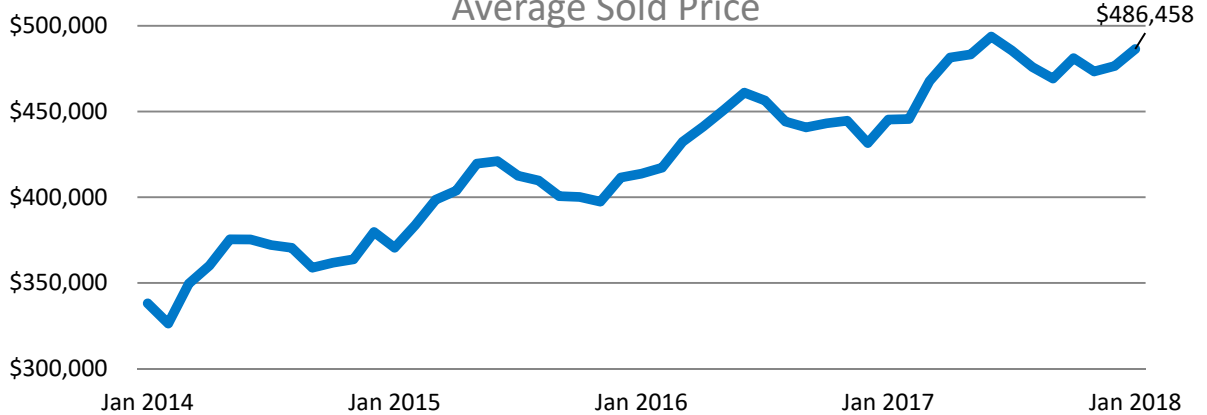

Average Sold Price