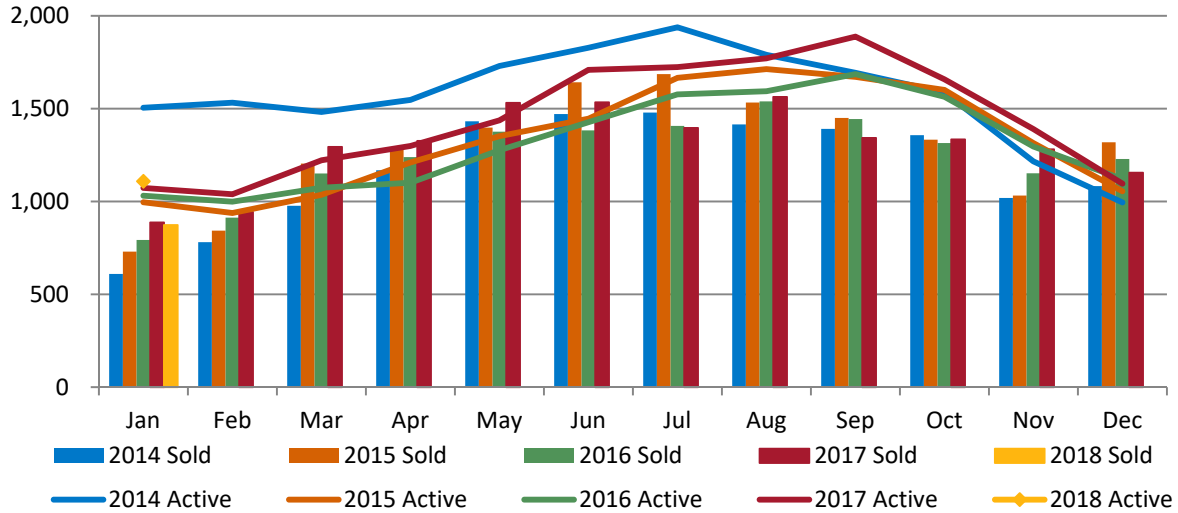

January 2018 Residential Market Report

Adams, Arapahoe, Broomfield, Denver, Douglas, Elbert & Jefferson Counties

Attached Condo/Townhome

	2017	2018	MoM	% Change YoY	YTD
Units Sold	887	873	-24.4%	-1.6%	-1.6%
Avg DOM	24.7	29.3	-5.0%	18.8%	
Avg Sold Price	$288,420	$344,575	1.2%	19.5%	
Active Listings	1,073	1,109	1.2%	3.4%	

Sold Units vs Active Listings