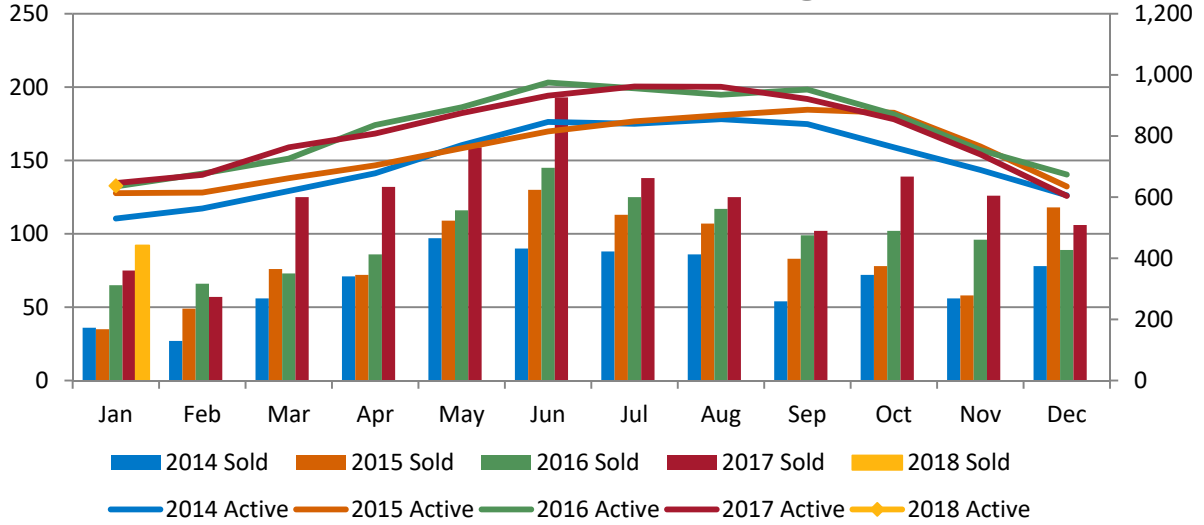

January 2018 Residential Market Report

Adams, Arapahoe, Broomfield, Denver, Douglas, Elbert & Jefferson Counties

Over $1,000,000

	2017	2018	MoM	% Change YoY	YTD
Units Sold	75	92	-13.2%	22.7%	22.7%
Avg DOM	118.4	106.7	-6.7%	-9.9%	
Active Listings	646	637	5.5%	-1.4%	

Sold Units vs Active Listings