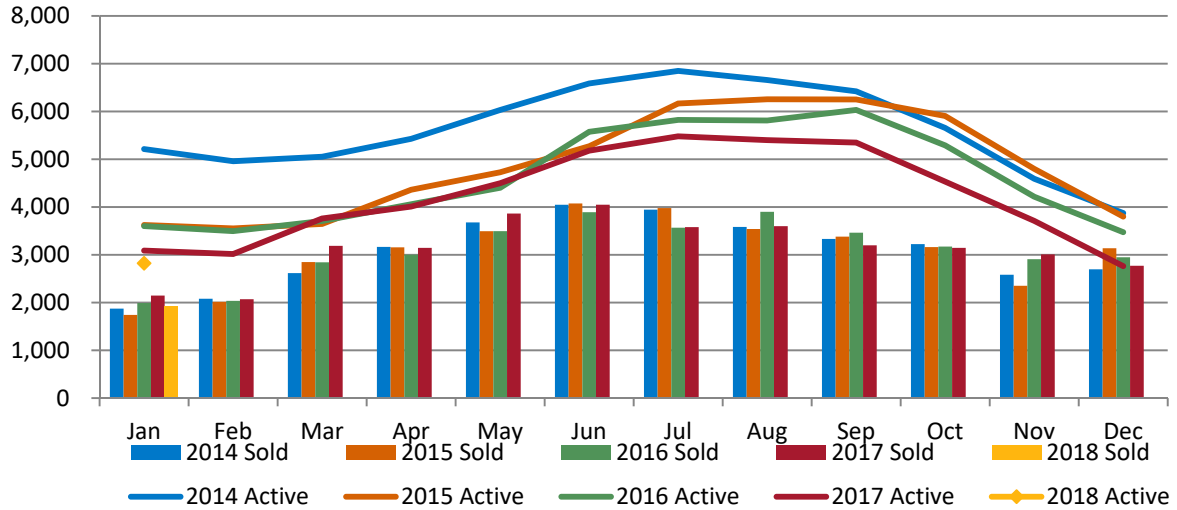

January 2018 Residential Market Report

Adams, Arapahoe, Broomfield, Denver, Douglas, Elbert & Jefferson Counties

Detached - Single Family

	2017	2018	MoM	% Change YoY	YTD
Units Sold	2,146	1,920	-30.7%	-10.5%	-10.5%
Avg DOM	37.3	34.5	-2.0%	-7.6%	
Avg Sold Price	\$445,323	\$486,458	2.1%	9.2%	
Active Listings	3,088	2,823	2.2%	-8.6%	

Sold Units vs Active Listings

Average Sold Price

Days on Market

This representation is based in whole or in part on content supplied by REcolorado®. REcolorado® does not guarantee nor is it in any way responsible for its accuracy. Content maintained by REcolorado® may not reflect all real estate activity in the market.

January 2018 Residential Market Report

Adams, Arapahoe, Broomfield, Denver, Douglas, Elbert & Jefferson Counties

Attached Condo/Townhome

	2017	2018	MoM	% Change YoY	YTD
Units Sold	887	873	-24.4%	-1.6%	-1.6%
Avg DOM	24.7	29.3	-5.0%	18.8%	
Avg Sold Price	\$288,420	\$344,575	1.2%	19.5%	
Active Listings	1,073	1,109	1.2%	3.4%	