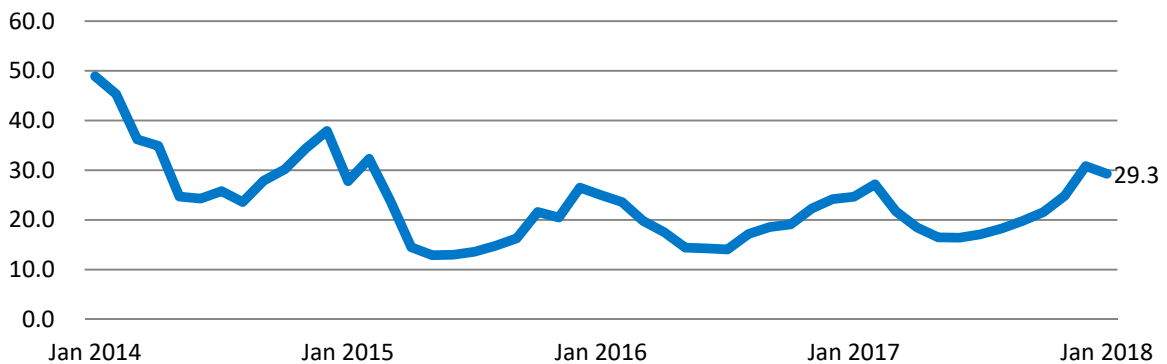

Days on Market

This representation is based in whole or in part on content supplied by REcolorado®. REcolorado® does not guarantee nor is it in any way responsible for its accuracy. Content maintained by REcolorado® may not reflect all real estate activity in the market.