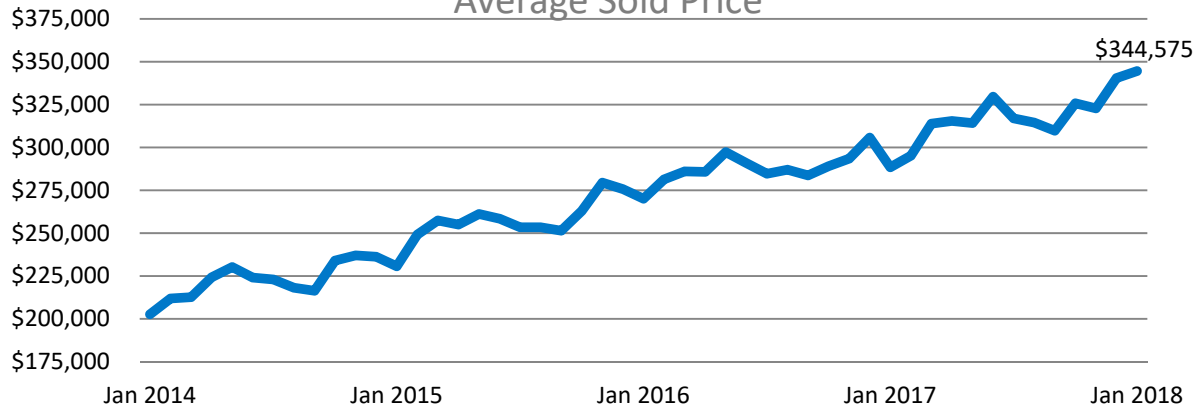

Average Sold Price