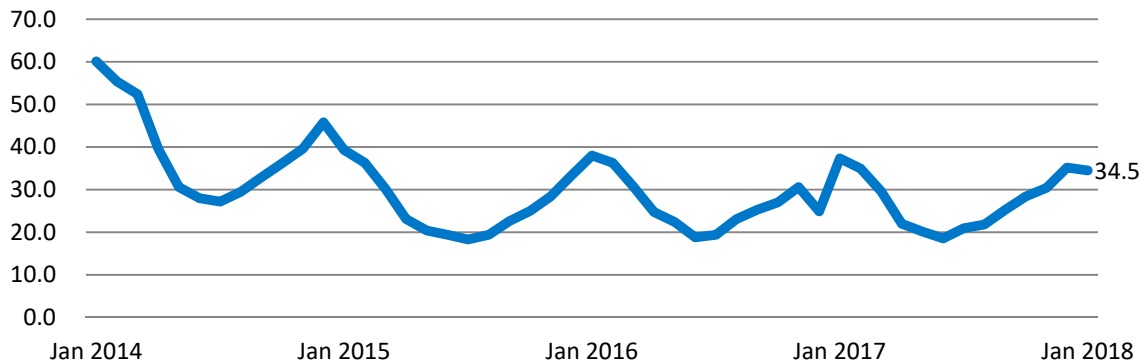

Days on Market

This representation is based in whole or in part on content supplied by REcolorado®. REcolorado® does not guarantee nor is it in any way responsible for its accuracy. Content maintained by REcolorado® may not reflect all real estate activity in the market.