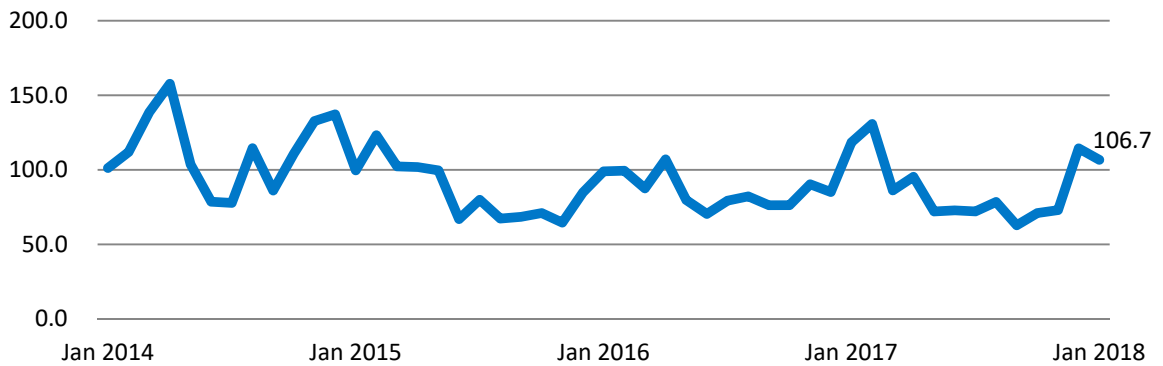

Days on Market

This representation is based in whole or in part on content supplied by REcolorado®. REcolorado® does not guarantee nor is it in any way responsible for its accuracy. Content maintained by REcolorado® may not reflect all real estate activity in the market.